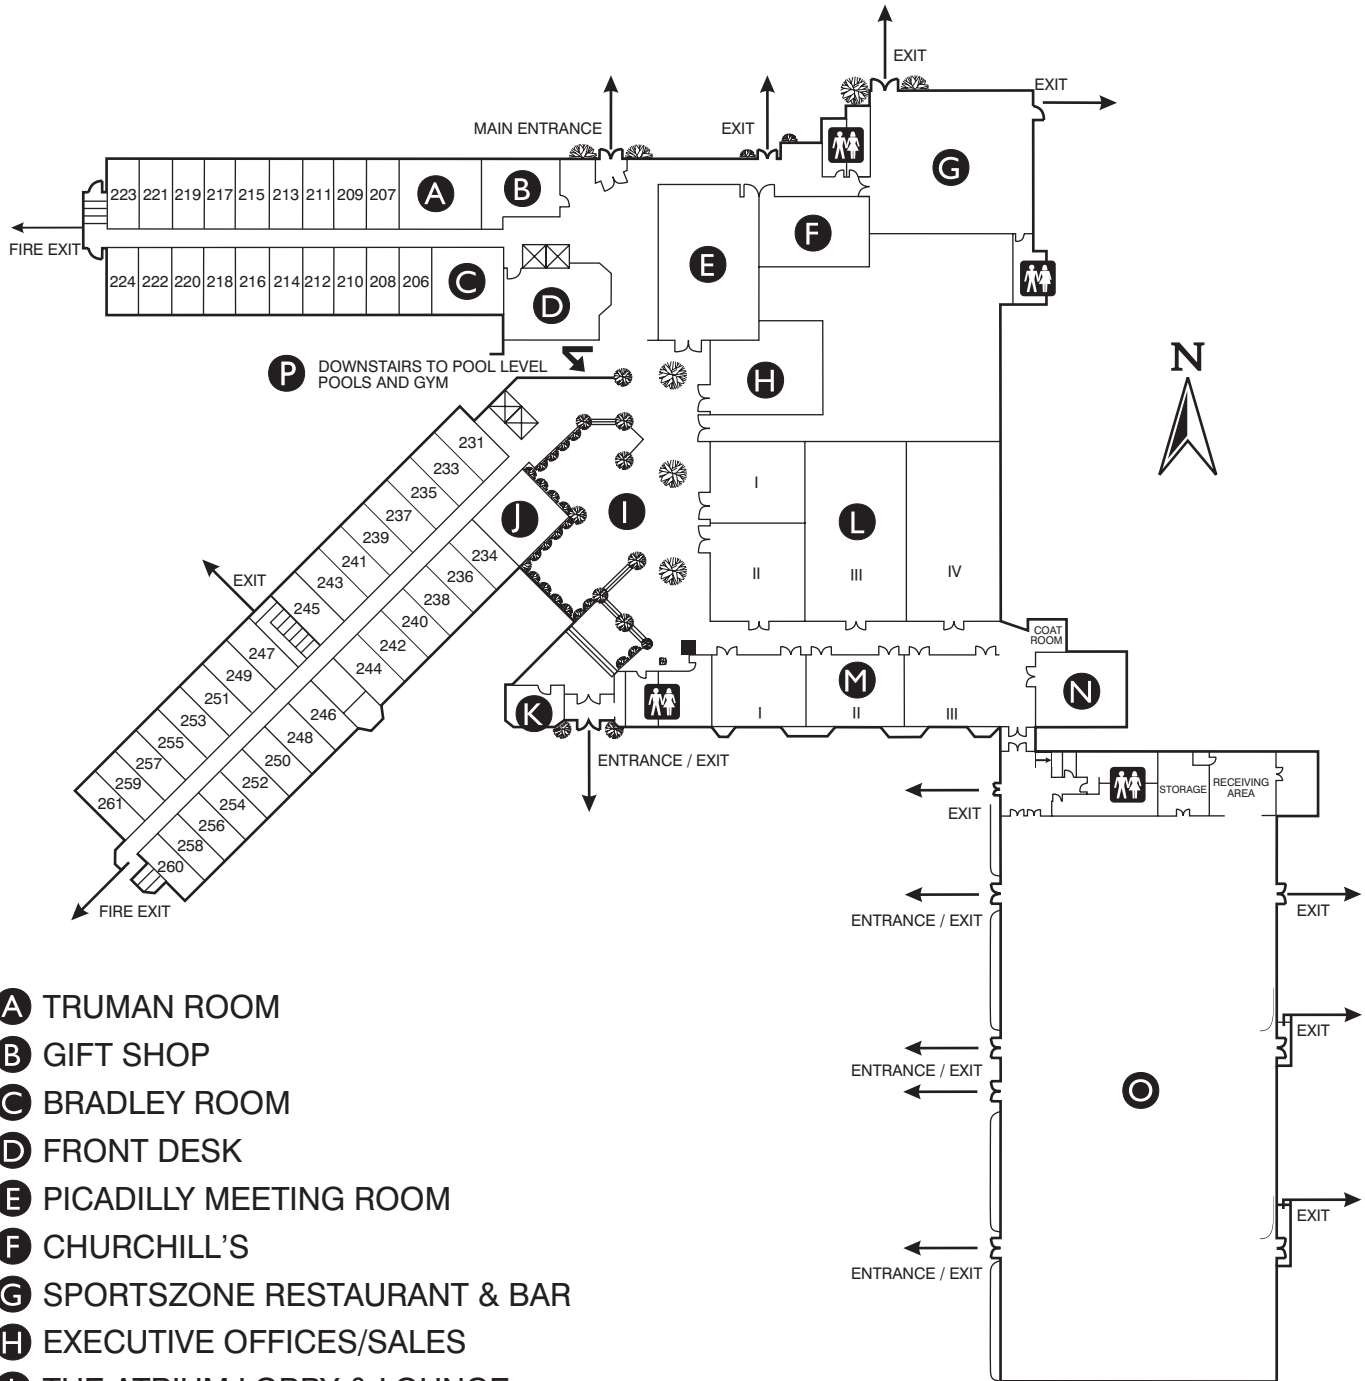

# HOTEL BANQUET AND MEETING FACILITIES MAP

- A** TRUMAN ROOM
- B** GIFT SHOP
- C** BRADLEY ROOM
- D** FRONT DESK
- E** PICADILLY MEETING ROOM
- F** CHURCHILL'S
- G** SPORTSZONE RESTAURANT & BAR
- H** EXECUTIVE OFFICES/SALES
- I** THE ATRIUM LOBBY & LOUNGE
- J** EXECUTIVE BOARD ROOM
- K** HAIR SALON
- L** WINDSOR BALLROOM
- M** PARLIAMENT BALLROOM
- N** THE POLO ROOM
- O** COLUMBIA EXPO CENTER
- P** POOLS & GYM
-  RESTROOMS